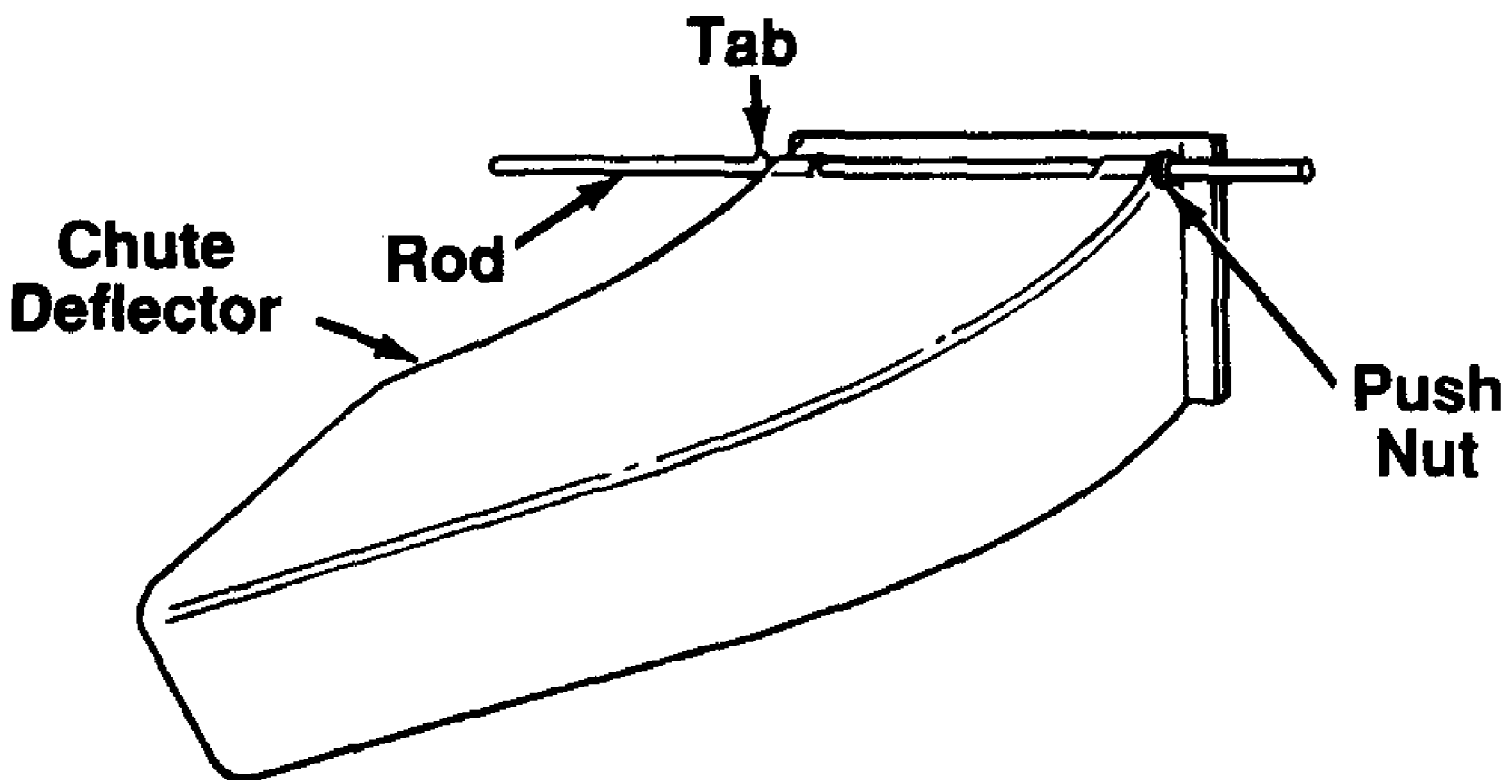

190-104-190 Chute Deflector (1995)
Chute Deflector

Page 1 of 2

190-104-190 Chute Deflector (1995)
Chute Deflector

Ref #	Part Number	Qty	S/P/F	Description
	731-1405	1	S	Deflector
	711-0996	1		Rod
	726-0201	1		Push Speed Nut
	726-0175	1	/P	Push Cap (19" Mowers)